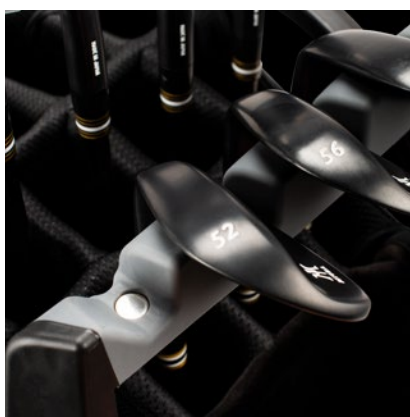

THE PERFECT COMPANION

Your  VESSEL golf bag

The perfect match for the perfect round.

KIFFE and VESSEL are made for each other. The luxurious golf bags from VESSEL are handmade from the highest quality materials, with sophisticated details and superior functionality. The perfect addition to your KIFFE eTrolley - and a real eye-catcher on any course.

LUX CART 2.0 XV

RRP 649 €

RRP 59 €

Club Organizer insert

PERFECT FOR 9 IRON

The insert has 9 individual compartments. Either an iron or a hybrid fits into the slot at the top left, so you can adapt your setup to your needs.

MAGNET FASTENER

A magnet in each slot simply locks each racket in place. This prevents loud rattling and protects the rackets.

MATCHING DESIGN

The insert was developed exclusively for the LUX Cart 2.0 XV and can be easily and securely attached to the top handles of the bag. Can be easily removed when not in use.