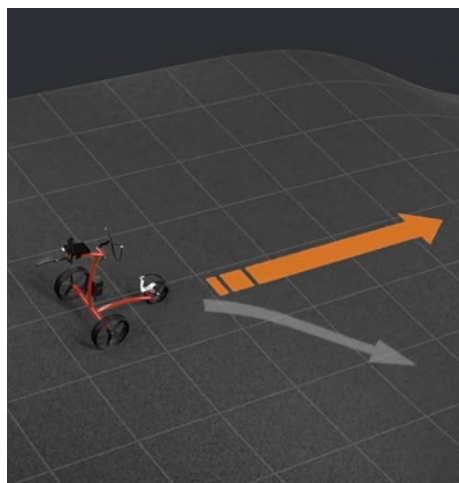

K-tron

Always keeps perfectly on track

Our industry-leading driving assistance system compensates for slopes, for example, and allows your KIFFE eTrolley to drive straight ahead effortlessly on any terrain.