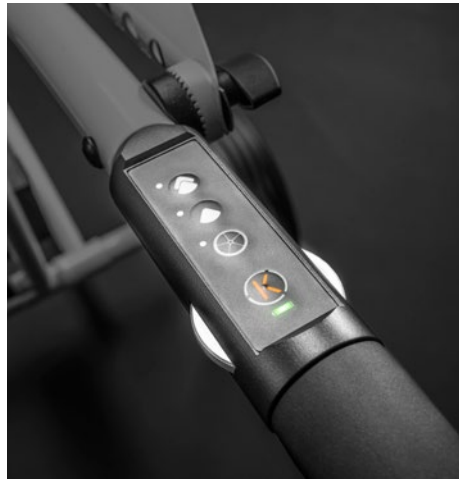

K-comfort

Ensures optimum control

Simple and intuitive: the clearly laid out control panel of the KIFFE eTrolleys enables comfortable and precise travel around the site.

K-tron

Always keeps perfectly on track

		K1	K3	K5	K7
		2.299 €	2.799 €	3.399 €	3.999 €
	Slope compensation The position sensor detects lean angles and uses the drive to regulate the intelligent control system for straight-line stability. You save power for the next shot.	-	-	●	●
	Automatic speed adaptation Automatic adjustment of the trolley speed uphill and downhill so that your trolley adapts to your running speed.	-	-	●	●
	Electronic brake Uphill or downhill, no rolling away on slopes. The electronic brake is activated automatically. This gives you safety.	-	●	●	●
	SafeStop Used to prevent tipping in autonomous driving mode (such as 10 m, 20 m and remote control). Gives you safety as soon as your trolley is driving on its own.	-	-	●	●
Downhill brake Reliable speed control downhill, the trolley faithfully maintains the set speed. Allows you to run downhill comfortably without having to hold the trolley.		-	●	●	●
Idle function Allows you to maneuver manually or simply reverse.		●	●	●	●
Manual use without motor You forgot your battery at home, no problem. In manual freewheel mode, the trolley also runs without a battery.		●	●	●	●
Speed memory Conveniently activate your last running speed using the start button. This saves you having to constantly regulate your speed.		●	●	●	●