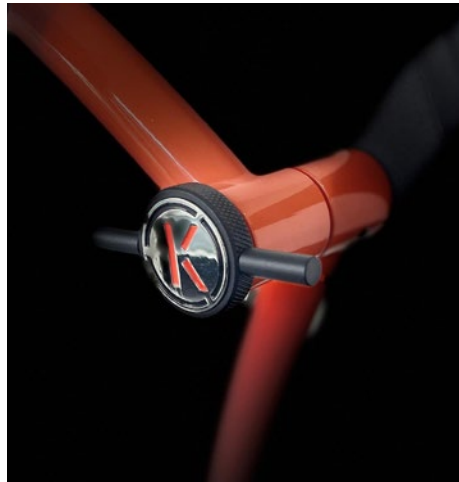

Range
of the battery

Foldable
in one movement

Small pack size
16 cm height

K-steel

Combines stability and lightness

With K-steel, we have developed a material that perfectly combines low weight and high torsional rigidity. Our models are therefore extremely stable and easy to transport.

K-comfort

Ensures optimum control

Simple and intuitive: the clearly laid out control panel of the KIFFE eTrolleys enables comfortable and precise travel around the site.

K-tron

Always keeps perfectly on track