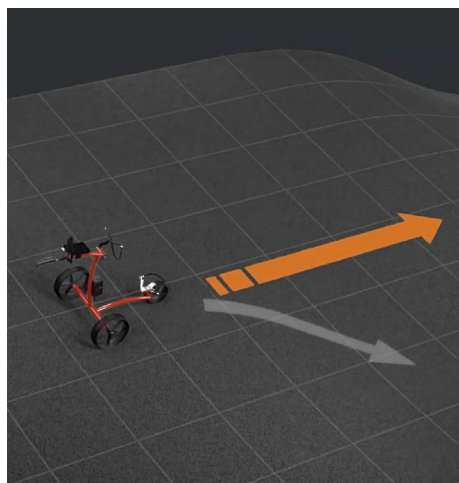

K-tron

Always keeps perfectly on track

Our industry-leading driving assistance system compensates for slopes, for example, and allows your KIFFE eTrolley to drive straight ahead effortlessly on any terrain.