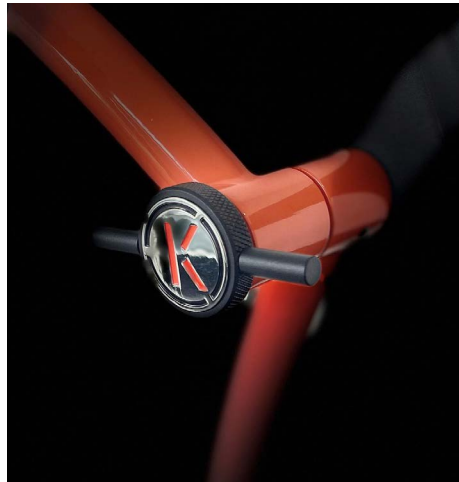

Range
of the battery

Foldable
in one movement

Small pack size
16 cm height

K-steel

Combines stability and lightness

With K-steel, we have developed a material that perfectly combines low weight and high torsional rigidity. Our models are therefore extremely stable and easy to transport.

K-comfort

Ensures optimum control

Simple and intuitive: the clearly laid out control panel of the KIFFE eTrolleys enables comfortable and precise travel around the site.

K-tron

Always keeps perfectly on track