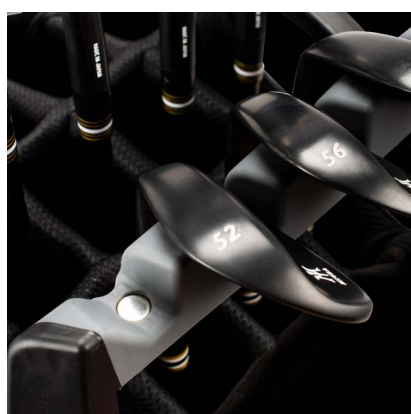

THE PERFECT COMPANION

Your  VESSEL golf bag

The perfect match for the perfect round.

KIFFE and VESSEL are made for each other. The luxurious golf bags from VESSEL are handmade from the highest quality materials, with sophisticated details and superior functionality. The perfect addition to your KIFFE eTrolley - and a real eye-catcher on any course.

LUX CART 2.0 XV

RRP 649 €

PERFECT FOR 9 IRON

The insert has 9 individual compartments. Either an iron or a hybrid fits into the slot at the top left, so you can adapt your setup to your needs.

MAGNET FASTENER

A magnet in each slot simply locks each racket in place. This prevents loud rattling and protects the rackets.

MATCHING DESIGN

The insert was developed exclusively for the LUX Cart 2.0 XV and can be easily and securely attached to the top handles of the bag. Can be easily removed when not in use.